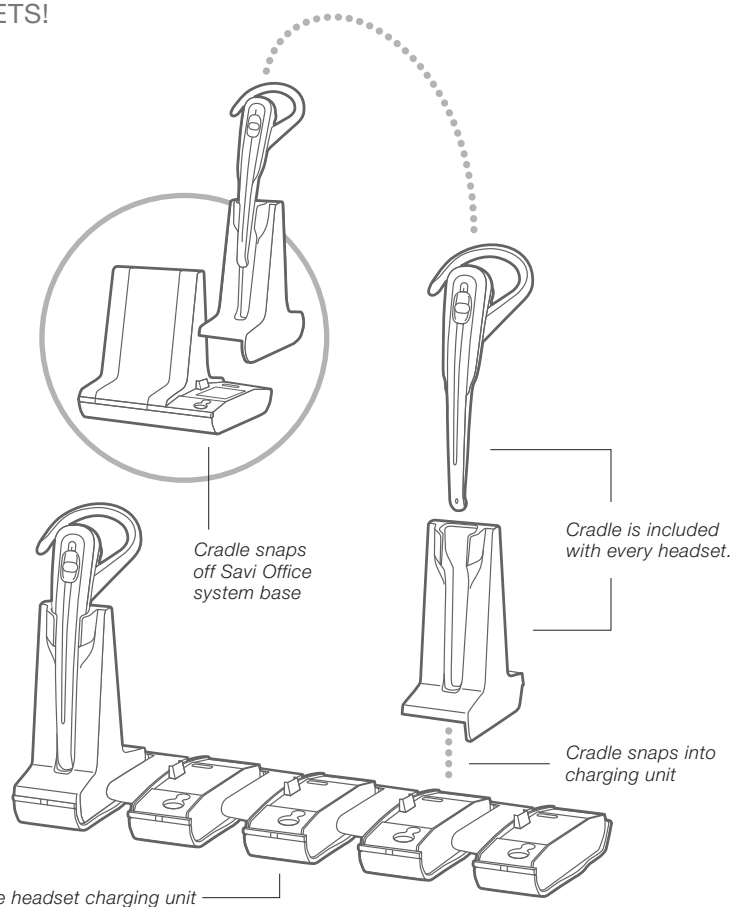

PLANTRONICS

Savi Office™

Wireless headset system integrating desk phone and PC communications

MODULAR DESIGN ALLOWS SHIFT WORKERS TO SHARE SAVI OFFICE—WITHOUT SHARING HEADSETS!

Savi Share! Shift workers can now share a Savi Office system without having to share their personal headsets. Savi Office headset models and charging units can be purchased independently. Now you can buy more headsets to use without having to purchase full systems, leveraging your total cost of ownership in a shift-changing work environment.

Multiple work shifts. One shared wireless system. Every Savi Office spare headset comes with a headset cradle. The headset and cradle snap into both the Savi Office base and the spare charging unit, making recharging multiple headsets even easier. One shift can be wearing their headsets while another shift's headsets are being recharged. Very savvy!

Benefits for shift workers:

- Everyone can have their own headset; resolves hygiene issues
- Users can choose the headset style that suits them best
- Add new headsets more economically; no need to purchase complete Savi Office systems for each user
- A full recharge takes under 8 hours, so three shifts can share one Savi Office system
- Both single and five headset charging units available to match your work environment